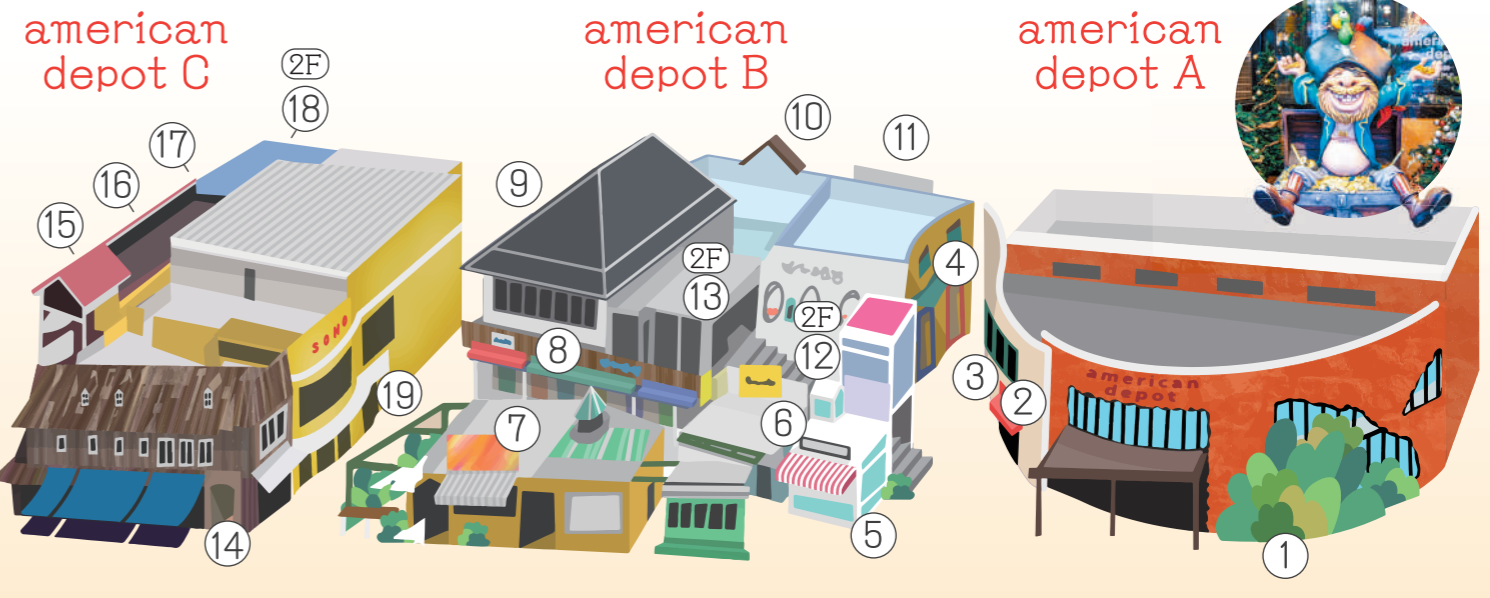

american depot B

american depot B

american depot C

f PLAZA

- 1F ● hug 3do (hug sando) American Village [Ice Cream & Sweets] 📍
- Fruit Parlor BunBun [Sweets Café] 📍
- Kiseki no Tebasaki (Chicken Wings) [Izakaya] 📍
- Barry's [Bar] 📍
- Bar club NOUVEAU [Restaurant & Bar] 📍
- Okinawa Soba Sunagawa noodle factory [Okinawa Soba, Okinawan Foods] 📍
- 2F ● Watabe Creative Studio [Wedding Photo Studio] 📍
- Studio Cocoro [Children & Family Photo Studio] 📍
- Kimono Hearts Mihama [Kimono Rental] 📍
- M+ (M plus) [Total Beauty Salon] 📍
- 3F ● Lumiere Chatan Salon [Bridal Salon] 📍

american depot A

- 1 american depot [Imported Casual Wear, Sundries, Used Clothing, Jeans] 📍
- 2 Okinawaya Mihama [Souvenirs] 📍
- 3 Awamoriya [Awamori, Souvenirs] 📍

american depot C

- 14 FUKUGIYA CAFÉ [Sweets Café] 📍
- 15 Re MELO [Melon Bread Sweets] 📍
- 16 Fisherman's POKE Tuna [Hawaiian Cuisine] 📍
- 17 Mihama Glass Kanzashiya [Accessories, Japanese Sundries] 📍
- 18 Yakiniku Tenjin (2F) [Wagyu Yakiniku] 📍
- 19 SOHO [Imported Casual Wear, Sundries, Used Clothing, Jeans] 📍

american depot C

american depot B

american depot A

Yousandy Bridge

f PLAZA

f PLAZA

Benches and tables in the area for eating, drinking, and resting.

Fountain courtyard by American Depot B and C.

Store Map Look for the pink clock tower!
Area illustration buildings 4 5 6

Stroll around among the maze-like Depot Island A to E buildings housing over 50 fashion shops, specialty stores, and restaurants. Don't miss the popular fire department wall art on the roadside of Building A.